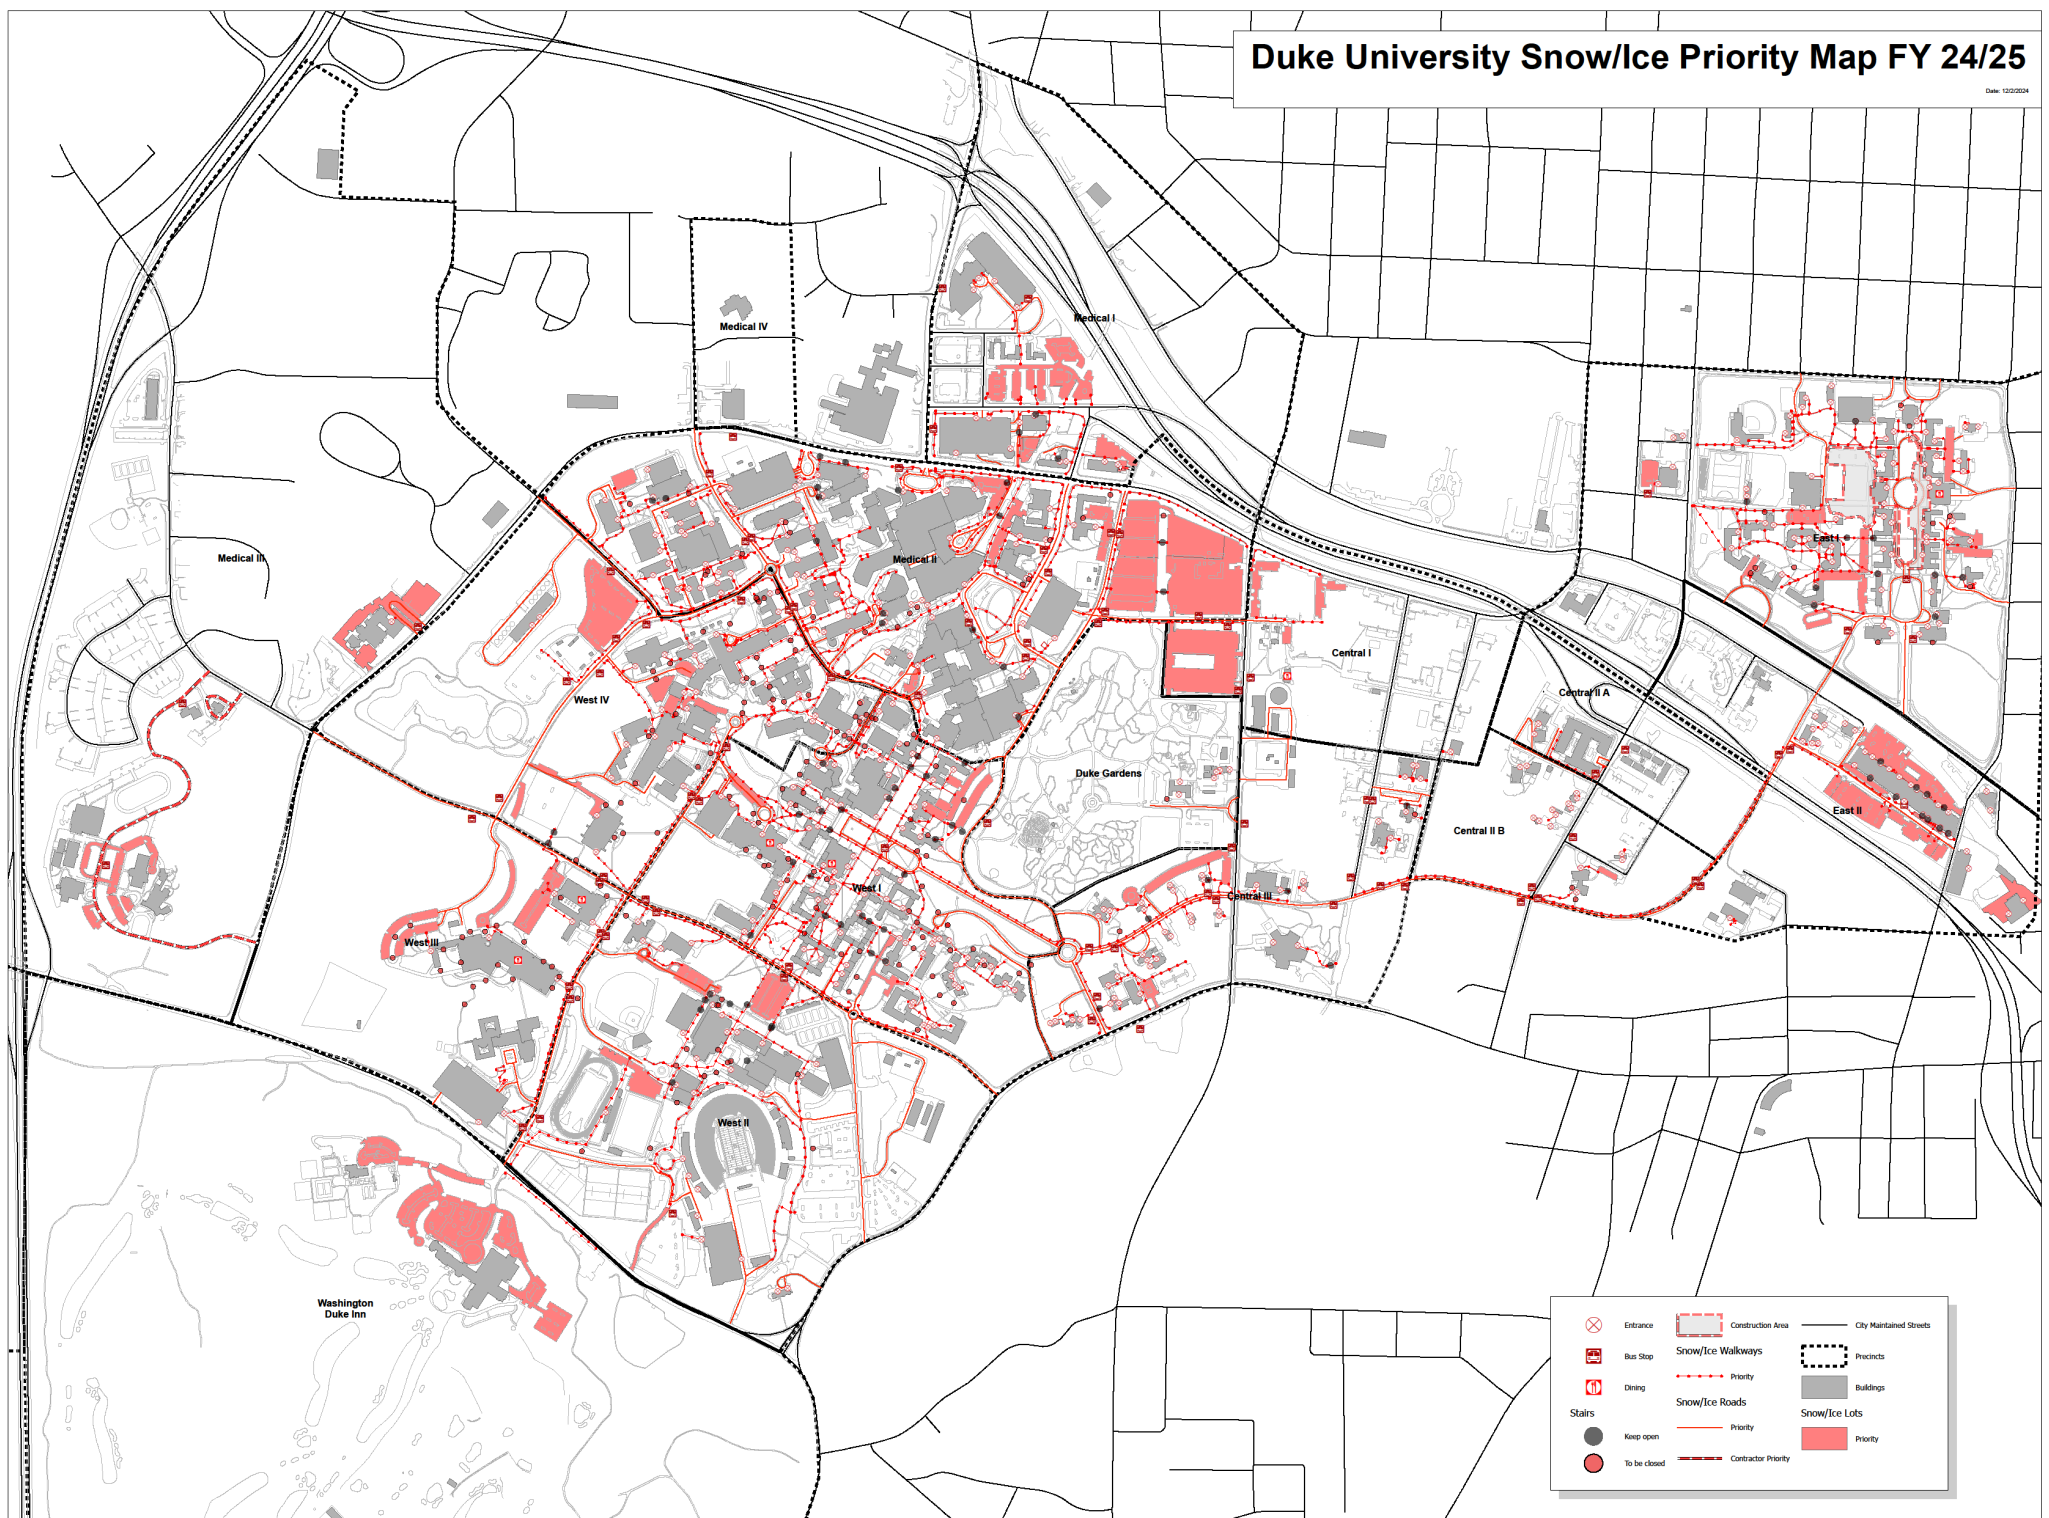

Duke University Snow/Ice Priority Map FY 24/25

Date: 12/22/24

Stairs		